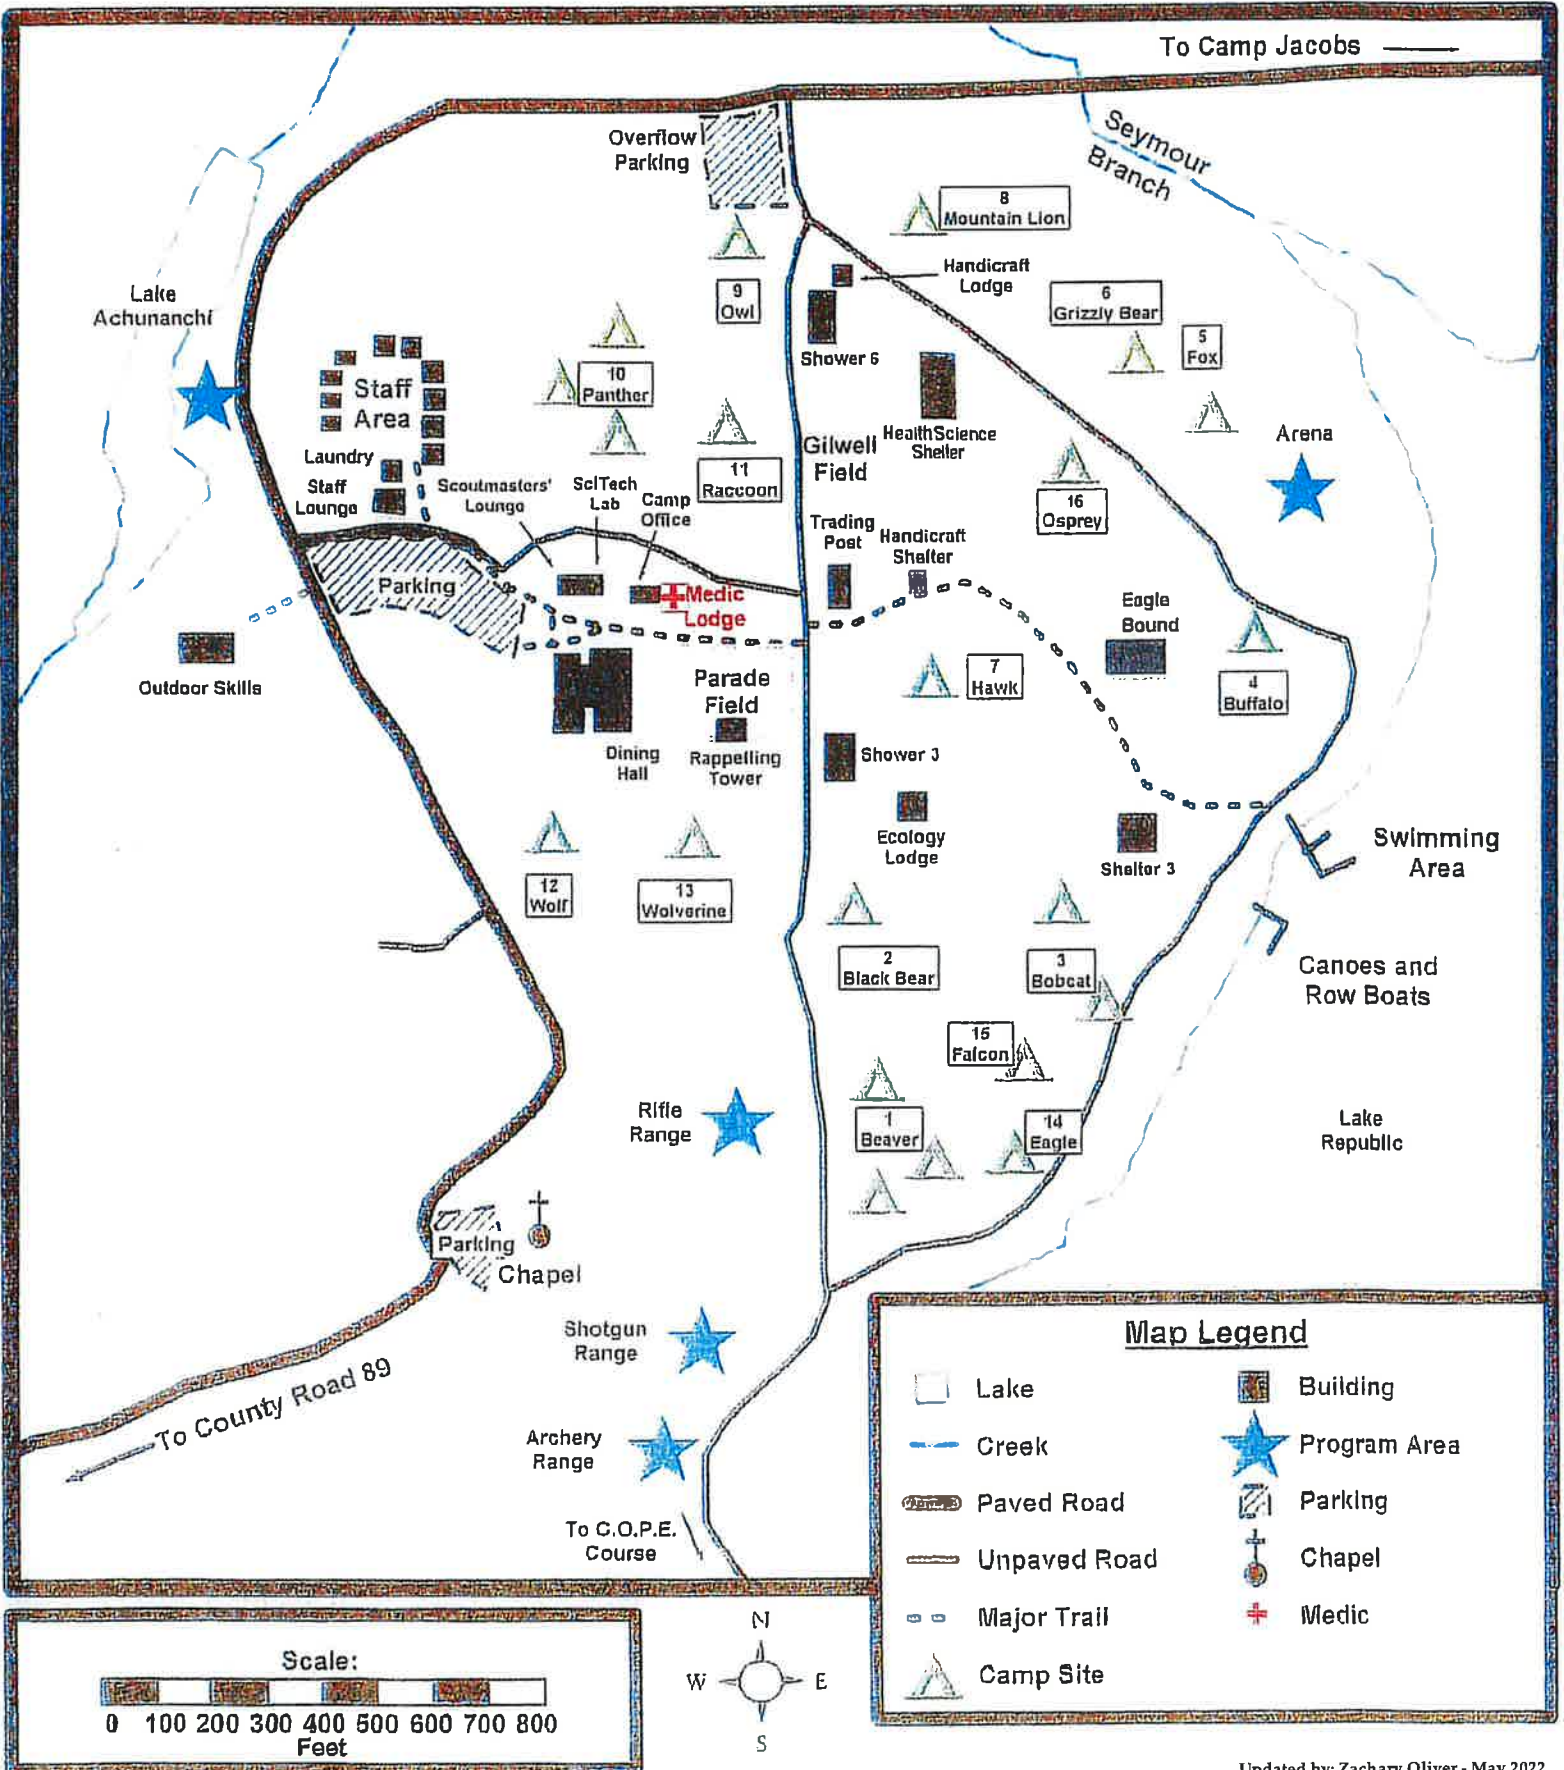

Comer Scout Reservation

Greater Alabama Council, Boy Scouts of America

Map Legend

- | | | | |
|--|--------------|--|--------------|
| | Lake | | Building |
| | Creek | | Program Area |
| | Paved Road | | Parking |
| | Unpaved Road | | Chapel |
| | Major Trail | | Medic |
| | Camp Site | | |